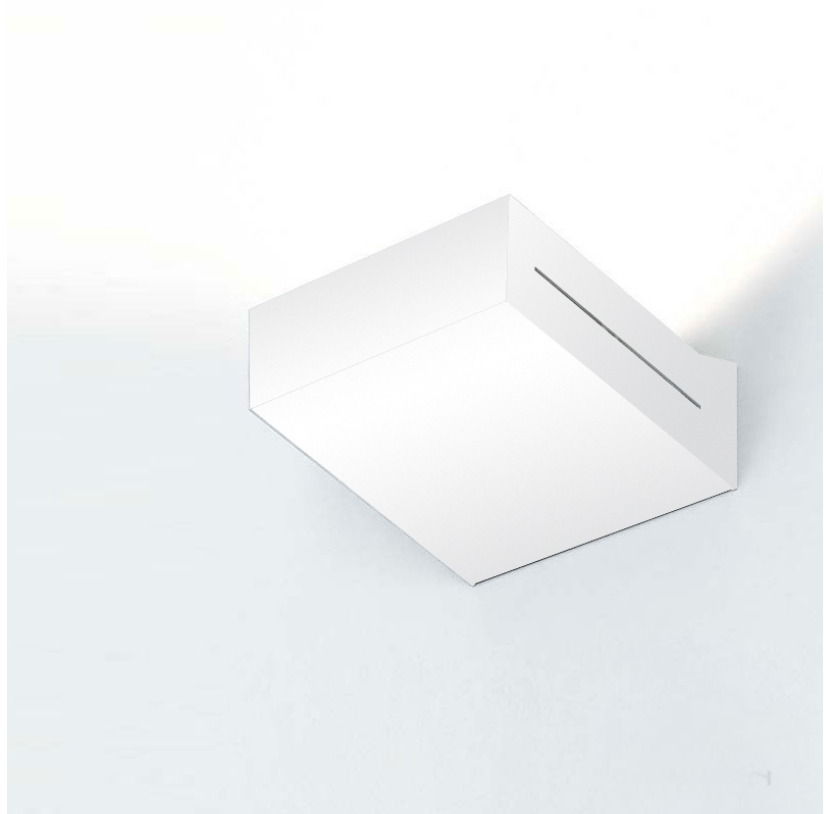

NEVA SURFACE

D93165

PROJECT
TYPE
NOTES
QUANTITY
DATE

GENERAL

Series: Neva
Brand: Milan
Division: Design
Mounting Type: Surface
Mounting Location: Wall
Subcategory: Uplight

PHYSICAL

Shape: Rectangle
Length (mm): 128
Length (in): 5 1/16
Height (mm): 85
Height (in): 3 3/8
Extension (mm): 117
Extension (in): 4 5/8
Light Distribution: Direct / Indirect
Weight (kg): 1.4
Weight (lbs): 3
Fixture Finish: WHI
Fixture Material: Metal

ELECTRICAL

Lamp Type: LED
Max. Wattage Per Lamp (W): 10
Dimming: Non-Dimmable
Driver Included: Yes
Driver Location: Integrated
Driver Type: Constant Current
Driver Class: Class 2
Housing: ENCP3
Input Voltage (V): 120
Upon Request: Dimmable option available with remote driver upon request

LED

Number of LEDs: 1
Color Temperature (°K): 2700
Nominal Lumen (lm): 1010
CRI: >80 CRI

OPTICAL

Reflector°: 50

RATINGS AND CERTIFICATIONS

Certified By: CSA Certified to UL and CSA Standards
IP rating: IP20

128mm 5 1/16"

117mm 4 5/8"

108mm 4 1/4"

108mm 4 1/4"

J-Box cover plate
Included

85mm 3 3/8"